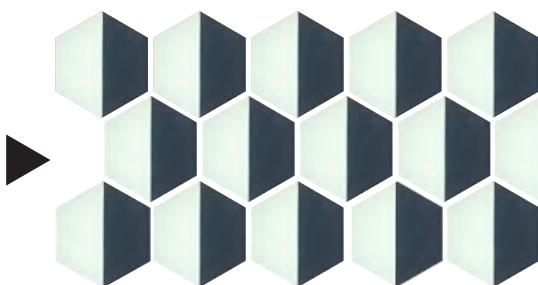

WALDEN

1804