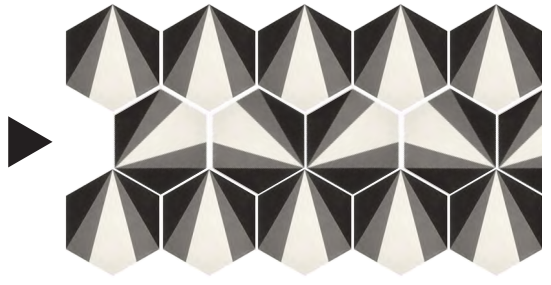

ST. IVES

1807

B

G

D

A

MINSK

1800

A

B

C

D