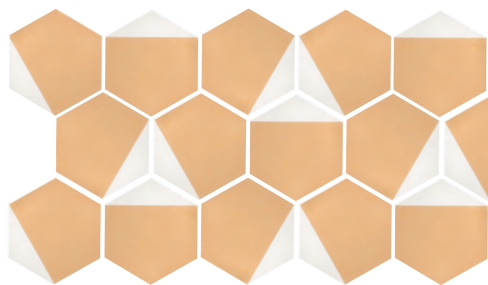

ENJOY.

Introducing Granada Tile's HEXAGON CEMENT TILES

From bees' honeycombs to a raft of bubbles, from the central spine of a turtle's shell to the micrograph of a snowflake, from the densely packed eyes of insects to the Giant's Causeway in Ireland, nature loves the geometric pattern of hexagons. Their beautiful regular shape and their innate strength make them a natural fit for cement tile. Like squares, these uniquely shaped tiles fit closely together. Like circles, they have a swooping softness. Their intriguing six-sided design brings a dynamic energy to any space.

We think our hexagon-shaped cement tiles will put a spell on you, inspiring you with their simple yet powerful charm. In singular tones of grey, white, and black they have a refreshing, zen simplicity; in colors and designs, they're playful yet refined.

The compelling beauty of this organic shape is comfortingly classic yet boldly modern and sophisticated.

Turn the same tile differently to create a very different pattern:

All patterned Hexagons (1800 series)