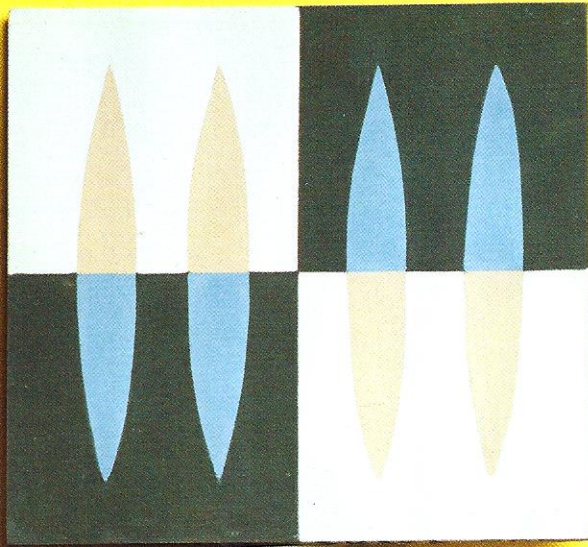

PRODUCED BY MIMI FAUCETT + CARA GIBBS

PRIME EXAMPLE

Clockwise from top: Shara in Midnight, Sky, Latte and White / Granada Tile / granadatile.com. BR-36BE / Bas Relief Collection / Pratt & Larson Tile / prattandlarson.com. Quartet / Robert A.M. Stern Collection for Walker Zanger / walkerzanger.com. Arlequin in Midnight Blue / Moonish / moonishco.com. BR-8X8 / Bas Relief Collection / Pratt & Larson Tile / prattandlarson.com. Flaster in White / Ivanka / ivanka.hu. Water Hex Pool / Elements by Boris Aldridge Collection for Clé / cletile.com. Azul Macaubas Polished Field Tile / Artistic Tile / artistictile.com.