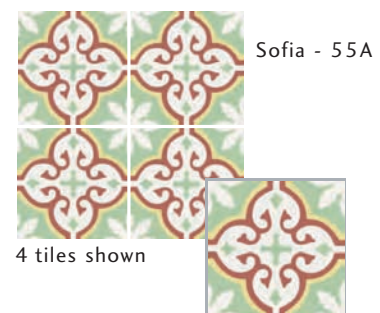

Echo Collection 8"x 8" cement tile

Check www.granadatile.com
call 213-482-8070
or e-mail sales@granadatile.com
to check quantities available

Granada Tile
1109 W. Kensington Rd.
Los Angeles, CA 90026
tel: 213-482-8070
fax: 213-482-4123

for custom orders visit our online Design Center
www.GranadaTile.com