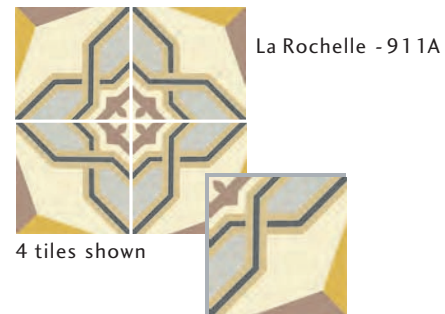

Echo Collection 8"x 8" cement tile

Check www.granadatile.com
call 213-482-8070
or e-mail sales@granadatile.com
to check quantities available

Granada Tile
1109 W. Kensington Rd.
Los Angeles, CA 90026
tel: 213-482-8070
fax: 213-482-4123

for custom orders visit our online Design Center
www.GranadaTile.com