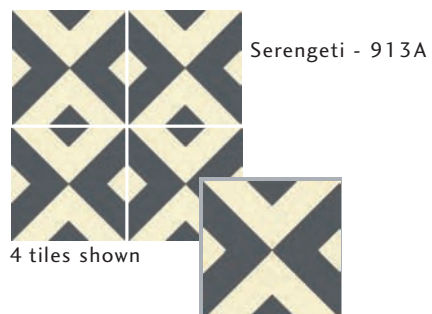

Echo Collection 8"x 8" cement tile

Check www.granadatile.com
call 213-482-8070
or e-mail sales@granadatile.com
to check quantities available

Granada Tile
1109 W. Kensington Rd.
Los Angeles, CA 90026
tel: 213-482-8070
fax: 213-482-4123

for custom orders visit our online Design Center
www.GranadaTile.com