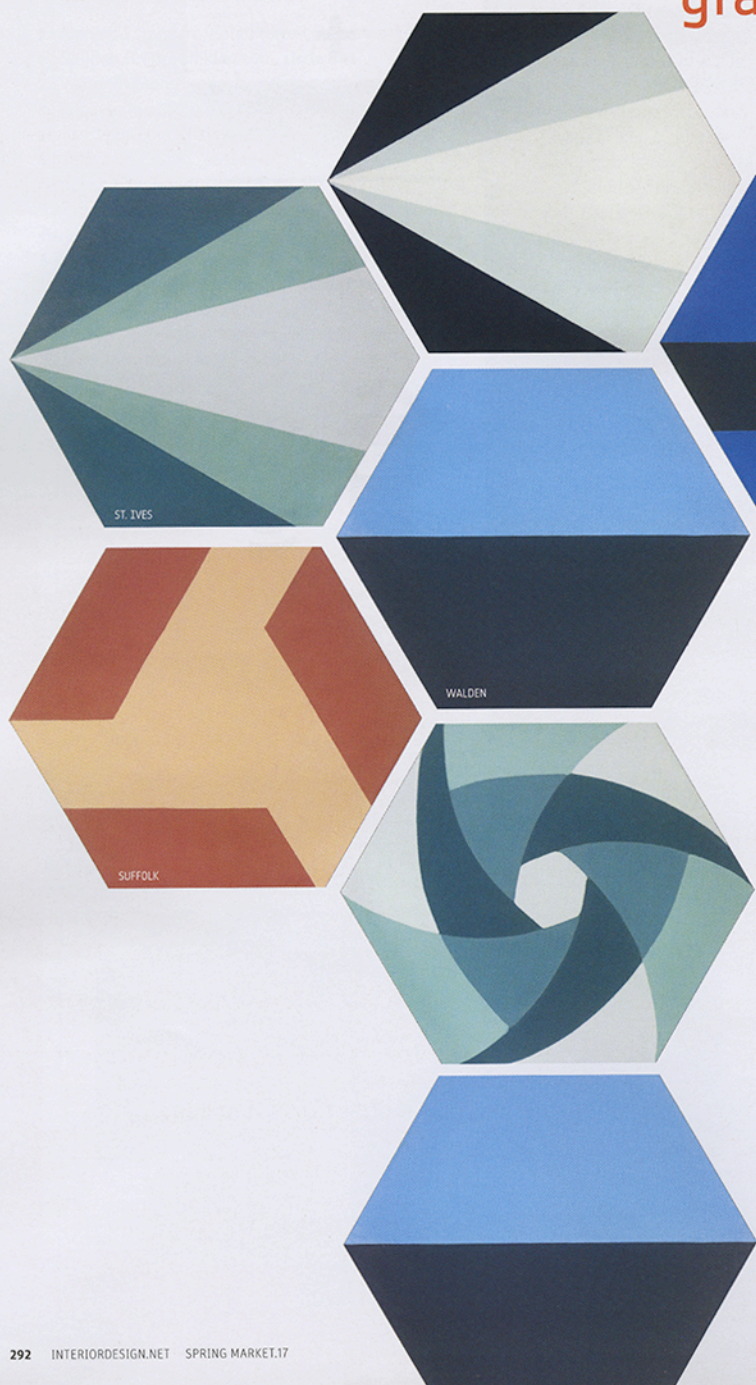

289 ARCHITECTURAL PRODUCTS

311 ACCESSORIES

321 OUTDOOR

332 EDITORIAL INDEX

311

Mae Engelgeer's blanket in beige from her Mono collection. See page 316 for source.

"From honeycombs to a raft of bubbles, from the central spine of a turtle's shell to the micrograph of a snowflake, nature loves the geometric pattern of hexagons" —Granada Tile

## granada tile

A natty alternative to staid squares, Hexagon tiles offer a still-close fit but a less-rigid feel. The group was originally developed for the Otium restaurant in downtown Los Angeles, known for its great food and warm, relaxed ambiance. Available in two sizes—2 by 2 ¼ and 8 by 9 inches—the collection's nine patterns can be specified in more than 30 standard solids. Requiring little maintenance, the long-lasting cement modules are perfect for projects demanding durability—think entries, lobbies, patios, and showers. [granadatile.com](http://granadatile.com). circle 850 ➤